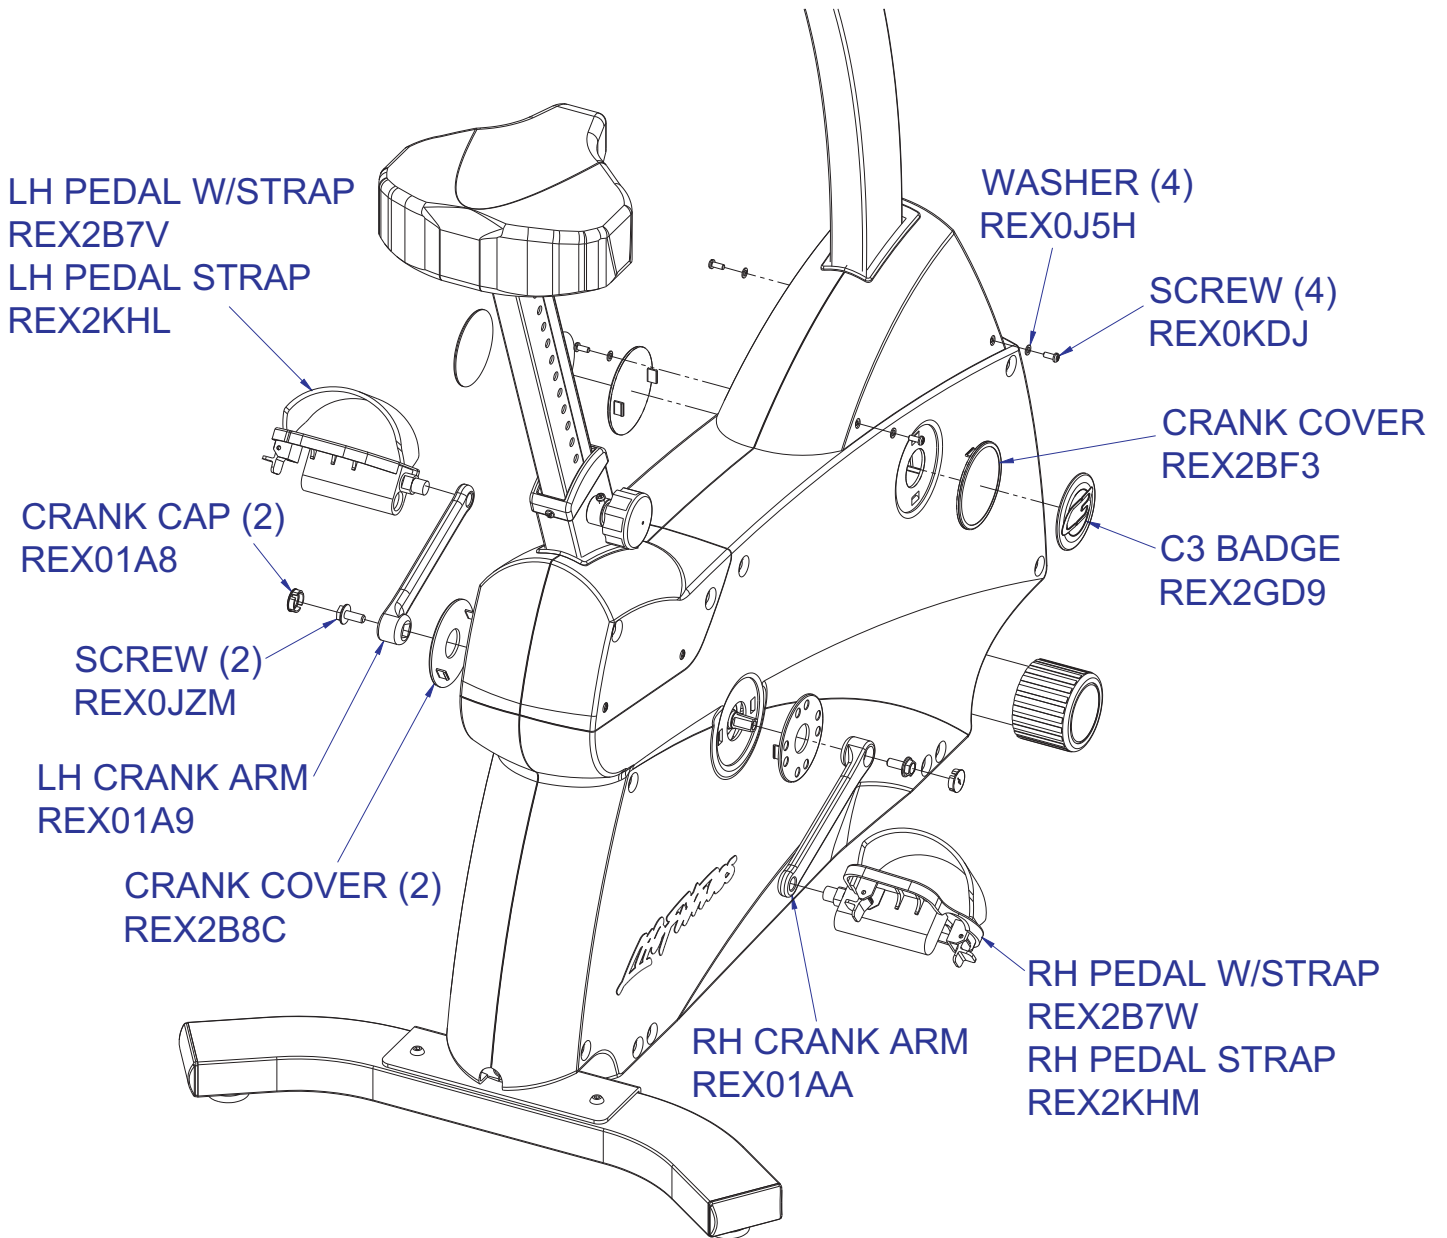

Hardware Kits:

<u>Part No.</u>		<u>Description</u>
REX2GTE	-	All C3 Hardware Kits

Basic:

BAS-000X-0203	BASIC BIKE/CT CONSOLE ENG
BAS-020X-0203	BASIC BIKE/CT CONSOLE GER/MET
BAS-040X-0103	BASIC CT/BIKE CONSOLE, SPN/MET

Advanced:

ADV-000X-0203	ADV BIKE/CT CONSOLE ENG
ADV-020X-0203	ADV BIKE/CT CONSOLE GER/MET
ADV-040X-0103	ADV CT/BIKE CONSOLE, SPN/MET

LEFT AND RIGHT PEDALS
W/STRAPS SET
REX2BAN

**HANDLE BAR ASSEMBLY
REX2T7N**

Includes Handle bar weldment, grips, contact sensors, end caps and HR cable.